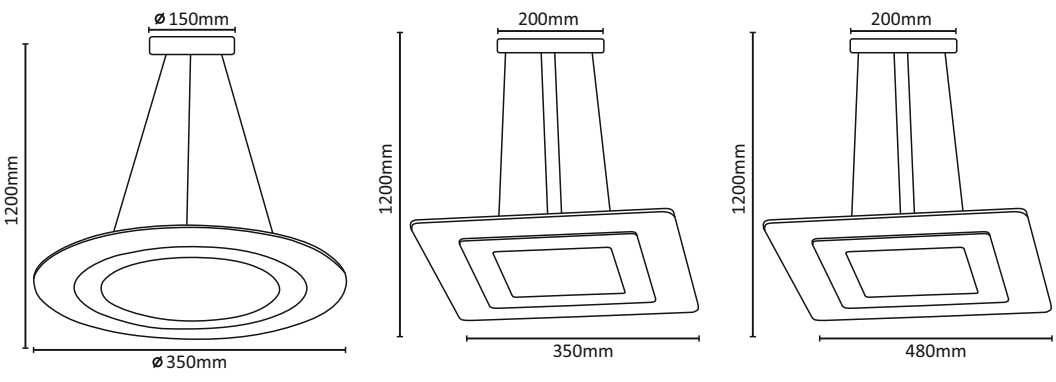

220-240V 50/60Hz	1200 lm	17W	4000K
Ra ≥80 CRI	185° ☼	SMD LED	25000h 🕒
≥12500 ON OFF	IP20	🔌	🏠
📏	📏	🏠	

220-240V 50/60Hz	1500 lm	26W	4000K
Ra ≥80 CRI	330° ☼	SMD LED	25000h 🕒
≥12500 ON OFF	IP20	🔌	🏠
📏	📏	🏠	

220-240V 50/60Hz	1800 lm	34W	4000K
Ra ≥80 CRI	360° ☼	SMD LED	25000h 🕒
≥12500 ON OFF	IP20	🔌	🏠
📏	📏	🏠